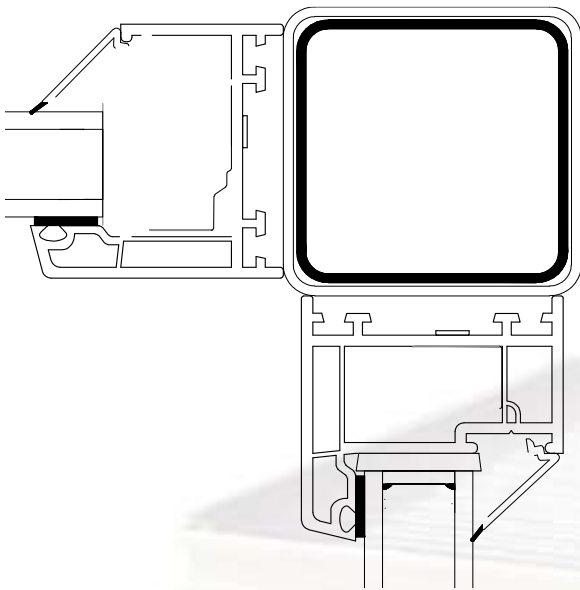

**DETAIL OF WINDOW
ASSEMBLED TO STEEL POLE**

BAY POLE (NON STRUCTURAL)

make room for the sun in your life.....

uPVC Range

Munster Joinery SUN ROOMS

With our unique 361 system our sun rooms adapt to make your design as individual as you are